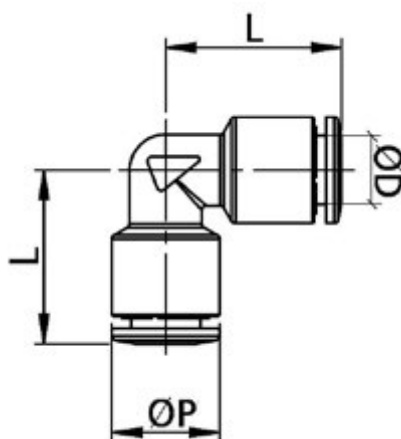

# Data Sheet

Article number: 589OTRUL1200

Description: Straight connector Ø12

Type: OTRUC1200, Nickel plated brass

## Measures

---

= 12

= 19

= 29

Weight = 49